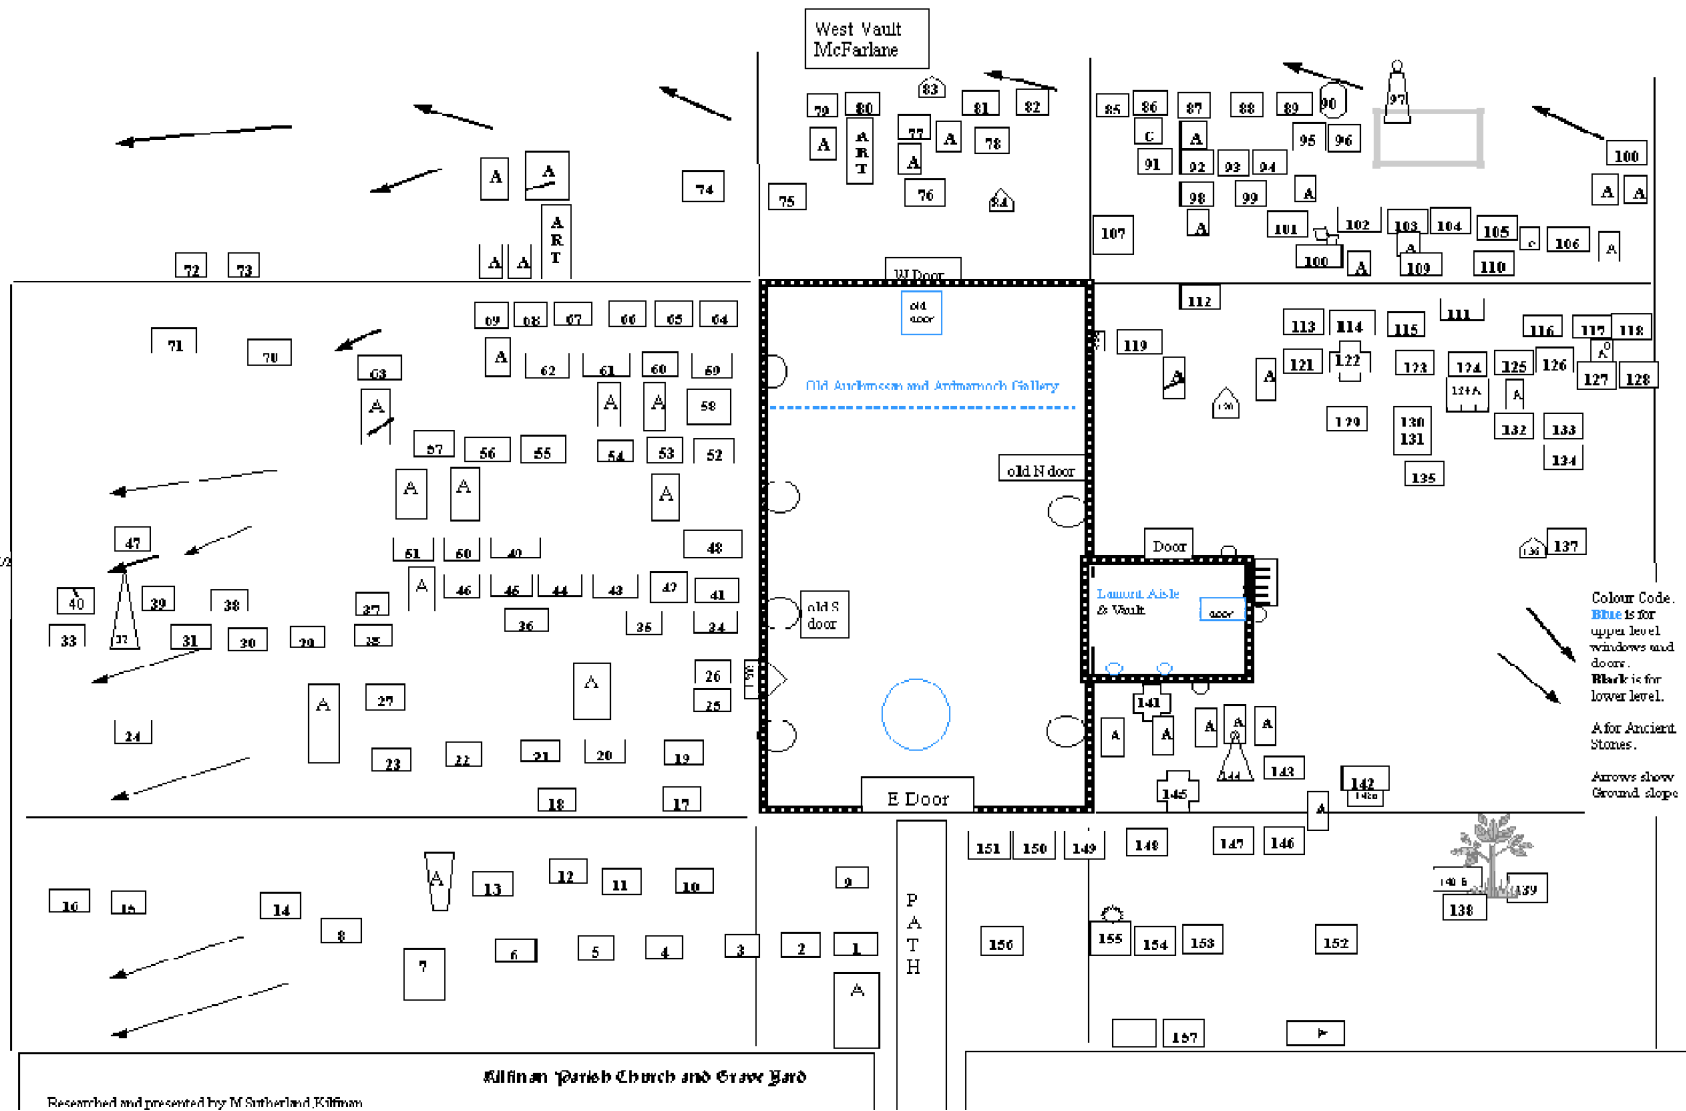

Plan of Main Churchyard

Researched and presented by M Sutherland, Kilfinan

Plan of Rankin Graveyard and Lower West Level